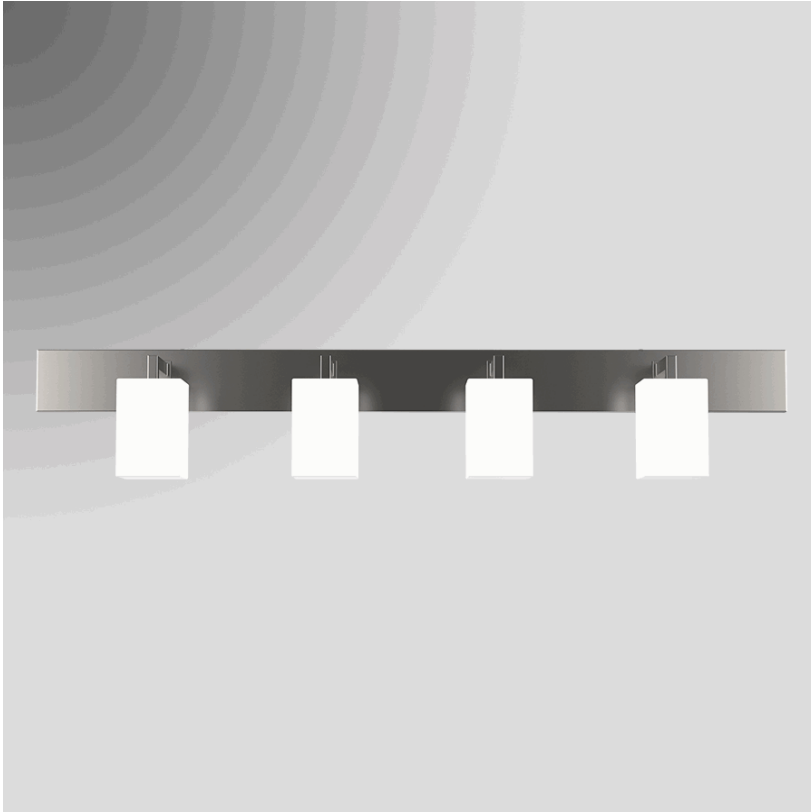

Lamp Specifications

3547V

ARKANSAS LIGHTING
S T A Y I L L U M I N A T E D

48" Brushed Nickel Vanity Fixture, 8.5" High, with Frosted White Glass Diffusers. Direct wired, 4 medium base sockets. Recommend four 1100 lumen LED bulbs.

Lamp Dimensions:	48"W, 8.5"H, 7.5"D	Shade Part Number:	NA
Lamp Finish:	Brushed Nickel	Shade Material:	Frosted White Glass Diffuser
Switch:	NA	Shade Dimensions:	4"X4" top & bottom, 6"H
Bulb Wattage:	Recommend four 1100 lumen LED bulbs, max rating four 18 watt CFL	Harp:	NA
Cordset:	direct wired	Miscellaneous:	rated UL damp location
Socket:	medium base	Options:	
Base:	48"W, 4"H		
Extension:	7.5"D		